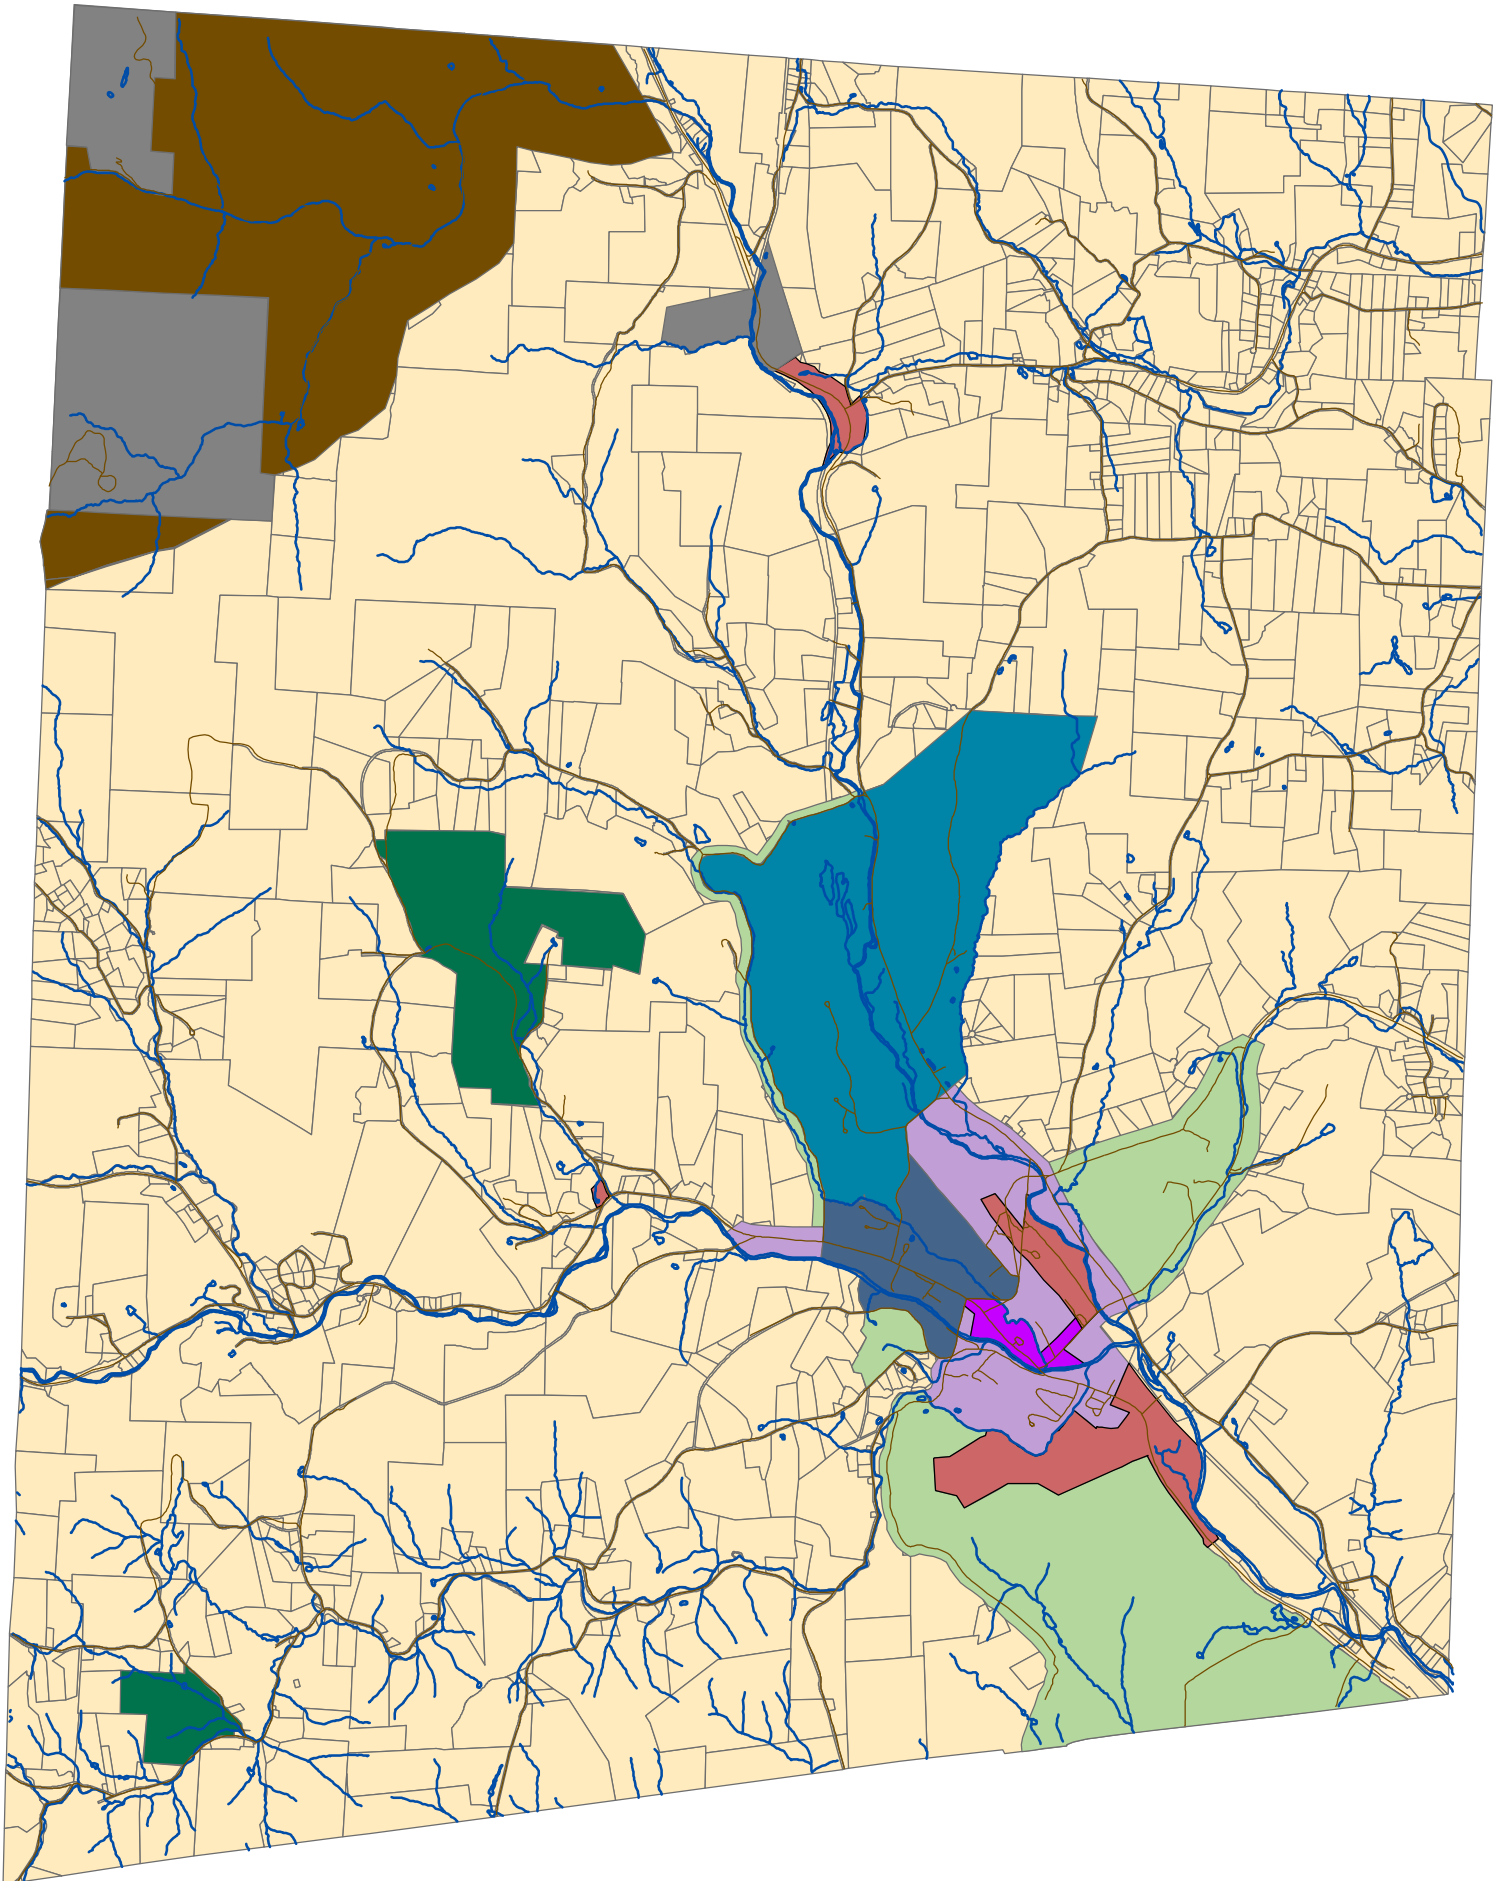

TOWN OF CHESTER ZONING DISTRICTS

Legend

- roads
- surface waters
- Aquifer_Protection_District_2
- Aquifer_Protection_District_1
- Conservation_Residential_District
- Mining_Mineral_District
- Forest_Land_District
- Residential_Commercial_District
- Commercial_District
- Residential_20
- Residential_40
- Residential_80

0 650 1,300 2,600 3,900 5,200 Meters