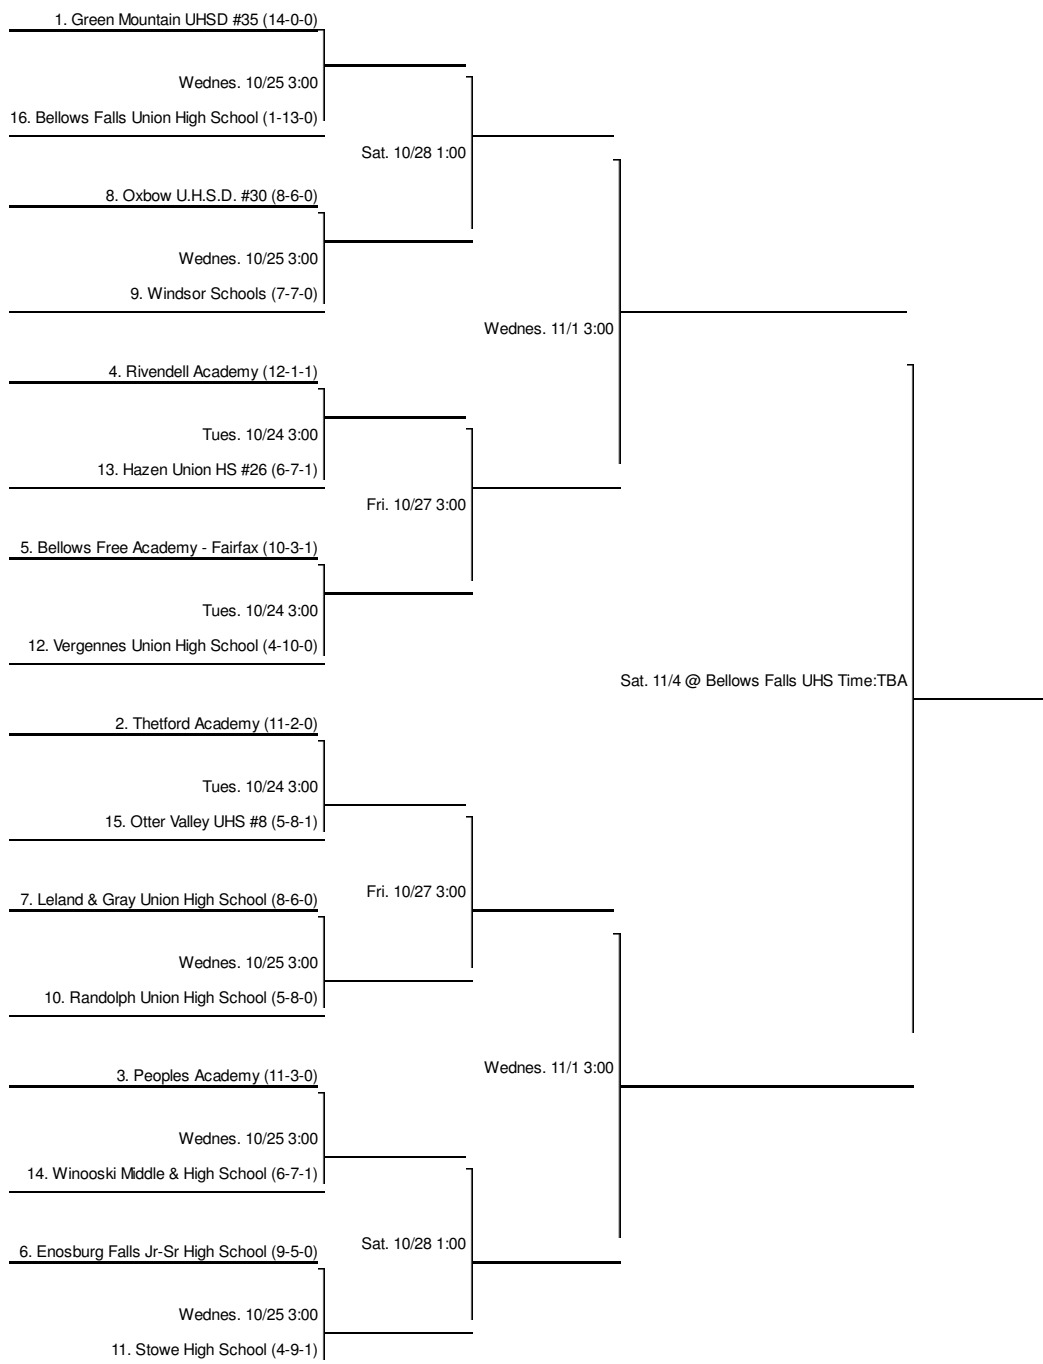

**Vermont Principals' Association Pairings Chart 2017, girls\_soccer, div 3**

**Teams will maintain their original seed throughout the tournament.**